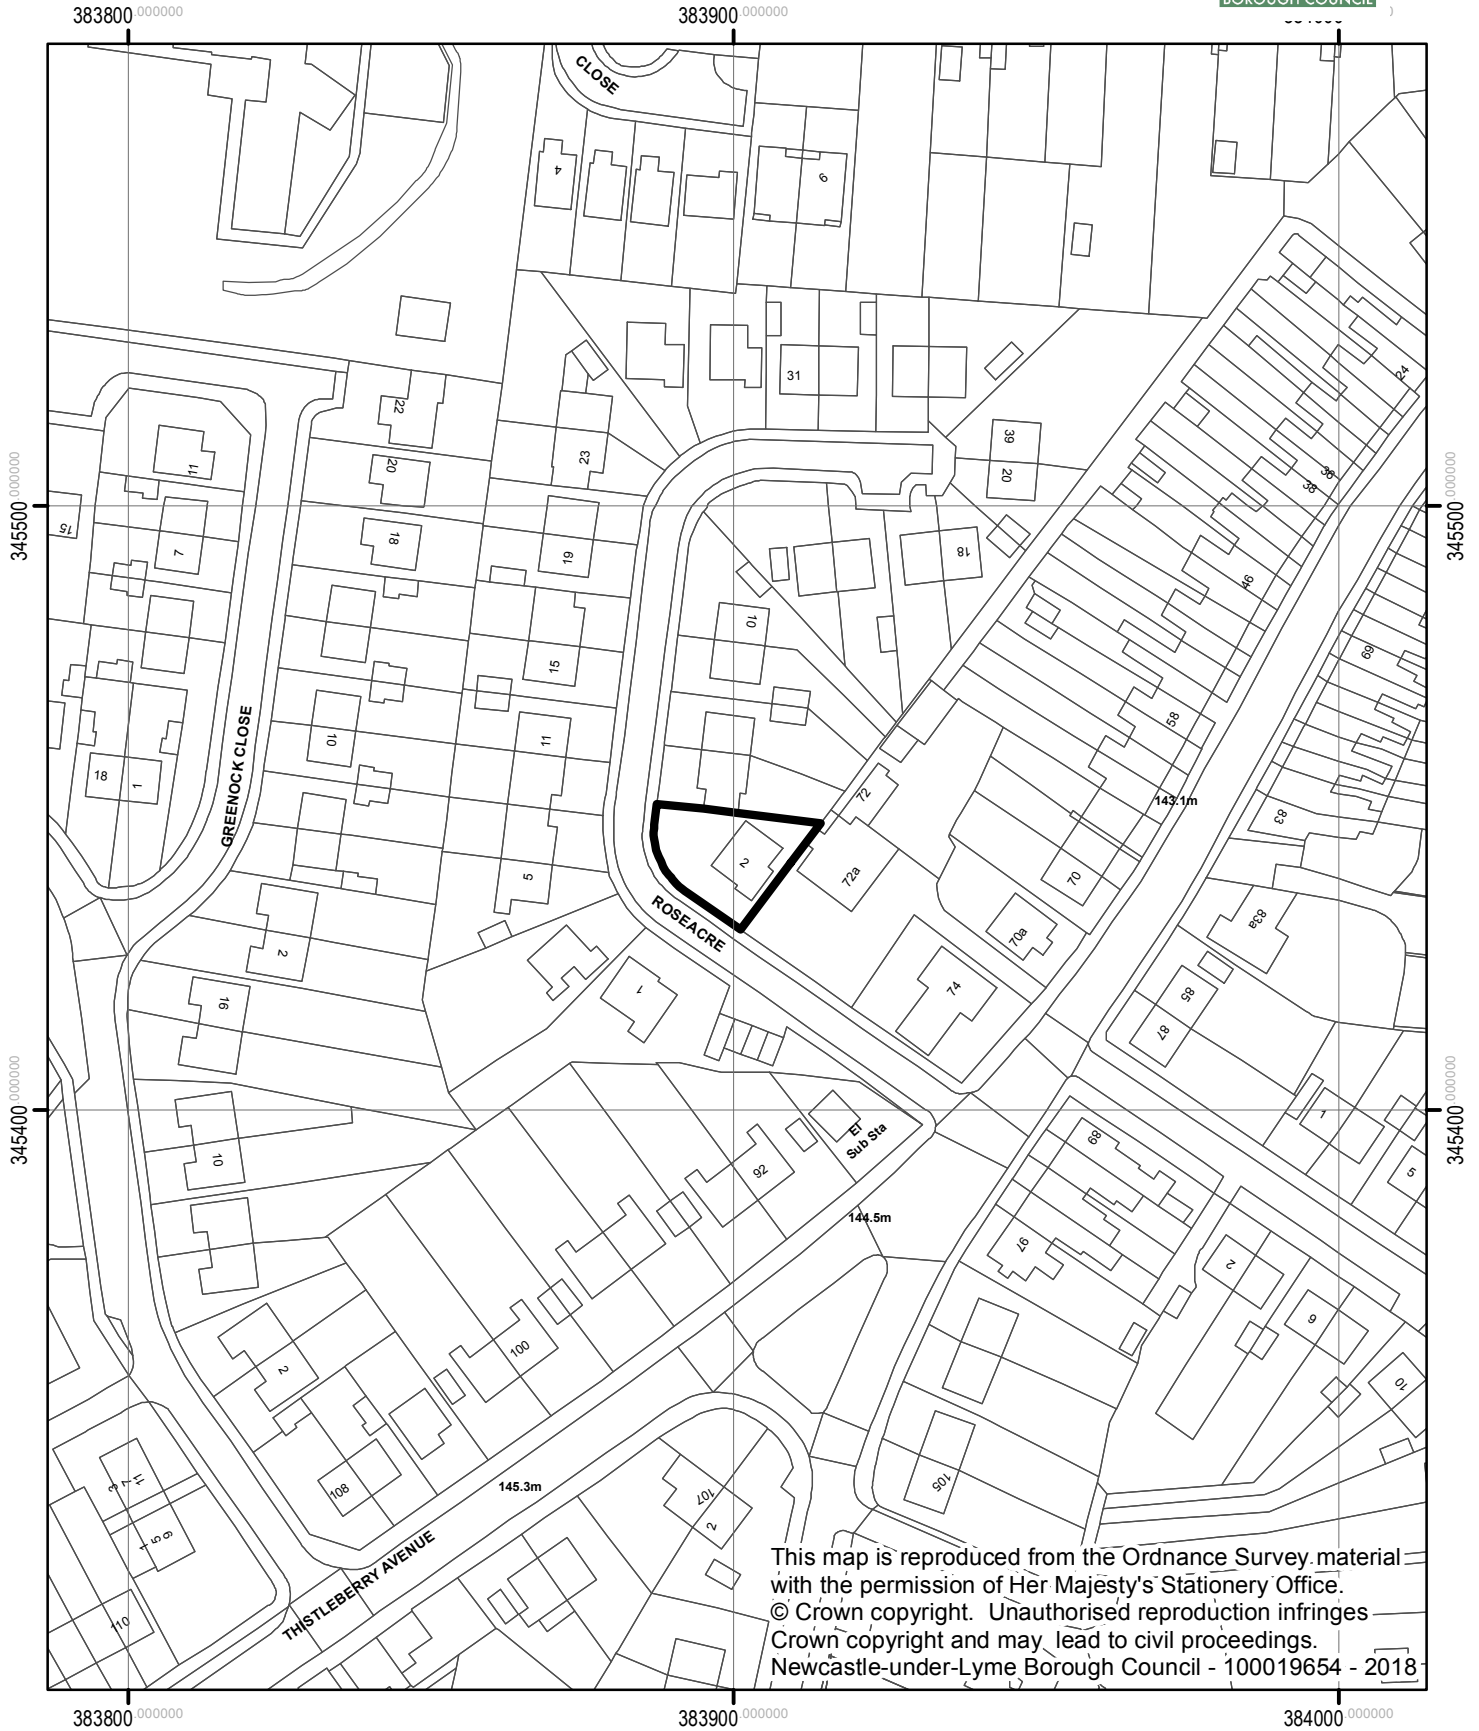

2 Roseacre
Newcastle

This map is reproduced from the Ordnance Survey material with the permission of Her Majesty's Stationery Office. © Crown copyright. Unauthorised reproduction infringes Crown copyright and may lead to civil proceedings. Newcastle-under-Lyme Borough Council - 100019654 - 2018